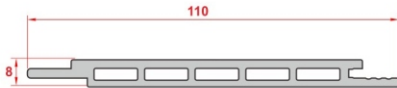

MODERN

Width (effective) : 100 mm
 Overall Thickness : 8 mm
 Length (Max) : 5 M
 Material : PVC & Wood Grains
 Coating / Printing : None
 Thickness : 2,5 mm
 Weight : ± 0,4 Kg/M'

CLASSIC

Width (effective) : 200 mm
 Overall Thickness : 10,5 mm
 Length (Max) : 5 M
 Material : PVC & Wood Grains
 Coating / Printing : None
 Thickness : 3,5 mm
 Weight : ± 0,8 Kg/M'

NEO CLASSIC

Width (effective) : 200 mm
 Overall Thickness : 5,5 mm
 Length (Max) : 5 M
 Material : PVC & Wood Grains
 Coating / Printing : None
 Thickness : -
 Weight : 0,95 Kg/M'

NEO MODERN

Width (effective) : 200 mm
 Overall Thickness : 7 mm
 Length (Max) : 5 M
 Material : PVC & Wood Grains
 Coating / Printing : None
 Thickness : 1.7 mm
 Weight : 0,95 Kg/M'

CONTEMPO

Width (effective) : 200 mm
 Height : 18,2 mm
 Length (Max) : 5 M
 Material : PVC & Wood Grains
 Coating / Printing : None
 Thickness : 3 mm
 Weight : 1,25 Kg/M'

CHARACTERISTICS OVERVIEW

- Easy and fast installation with interlock system
- Economically priced to replace other ceiling and wall-covering materials
- No finishing necessary
- Solid, strong & durable
- Resilient (semi flexible) - can be bent without cracking, and durable
- Having wood characteristics and appearance will add elegance & style to interior decor
- Water & moisture resistant
- Insect resistant (anti moth & anti termites)
- Environmentally friendly
- Smooth surface for easy cleaning and maintenance
- Can be nailed, screwed, sawed, glued or stapled
- Ideal for: office, home, garage and store ceiling, as well as room partitions and wall coverings