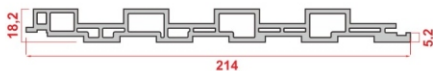

MODERN

Width (effective) : 100 mm
 Overall Thickness : 8 mm
 Length (Max) : 5 M
 Material : PVC & Wood Grains
 Coating / Printing : None
 Thickness : 2,5 mm
 Weight : ± 0,4 Kg/M'

CLASSIC

Width (effective) : 200 mm
 Overall Thickness : 10,5 mm
 Length (Max) : 5 M
 Material : PVC & Wood Grains
 Coating / Printing : None
 Thickness : 3,5 mm
 Weight : ± 0,8 Kg/M'

NEO CLASSIC

Width (effective) : 200 mm
 Overall Thickness : 5,5 mm
 Length (Max) : 5 M
 Material : PVC & Wood Grains
 Coating / Printing : None
 Thickness : -
 Weight : 0,95 Kg/M'

NEO MODERN

Width (effective) : 200 mm
 Overall Thickness : 7 mm
 Length (Max) : 5 M
 Material : PVC & Wood Grains
 Coating / Printing : None
 Thickness : 1.7 mm
 Weight : 0,95 Kg/M'

CONTEMPO

Width (effective) : 200 mm
 Height : 18,2 mm
 Length (Max) : 5 M
 Material : PVC & Wood Grains
 Coating / Printing : None
 Thickness : 3 mm
 Weight : 1,25 Kg/M'

CHARACTERISTICS OVERVIEW

- Easy and fast installation with interlock system
- Economically priced to replace other ceiling and wall-covering materials
- No finishing necessary
- Solid, strong & durable
- Resilient (semi flexible) - can be bent without cracking, and durable
- Having wood characteristics and appearance will add elegance & style to interior decor
- Water & moisture resistant
- Insect resistant (anti moth & anti termites)
- Environmentally friendly
- Smooth surface for easy cleaning and maintenance
- Can be nailed, screwed, sawed, glued or stapled
- Ideal for: office, home, garage and store ceiling, as well as room partitions and wall coverings